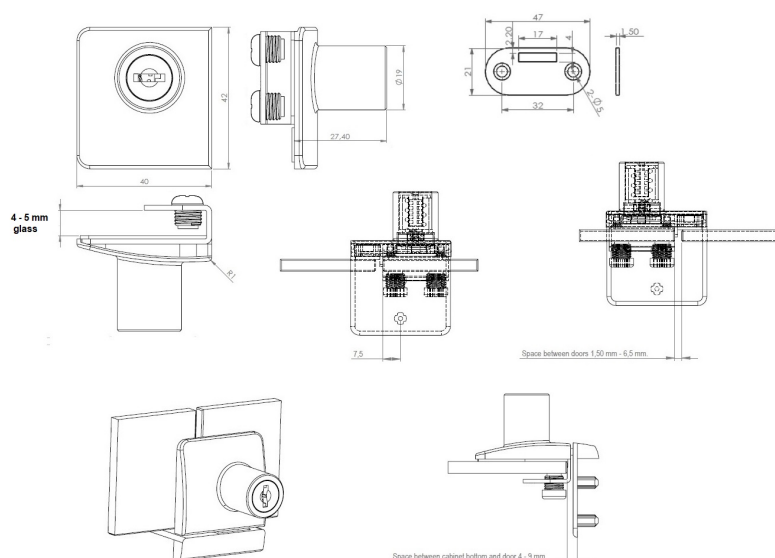

# PRODUCT SHEET

## Description:

Glass Door Lock "Square", F/Double Doors, Black Ano, W/SISO Metal Keys, W/2 ABS Screws W/PVC Tip, 1 Black Ano. Flat, Oval Metal Striking Plate, F/Glass Thickness 4-5mm

## Item number:

14.09.557-0

Units	Box	Carton	HS Code	Barcode
Pcs.	12	240	8301300000	
				5704866049344